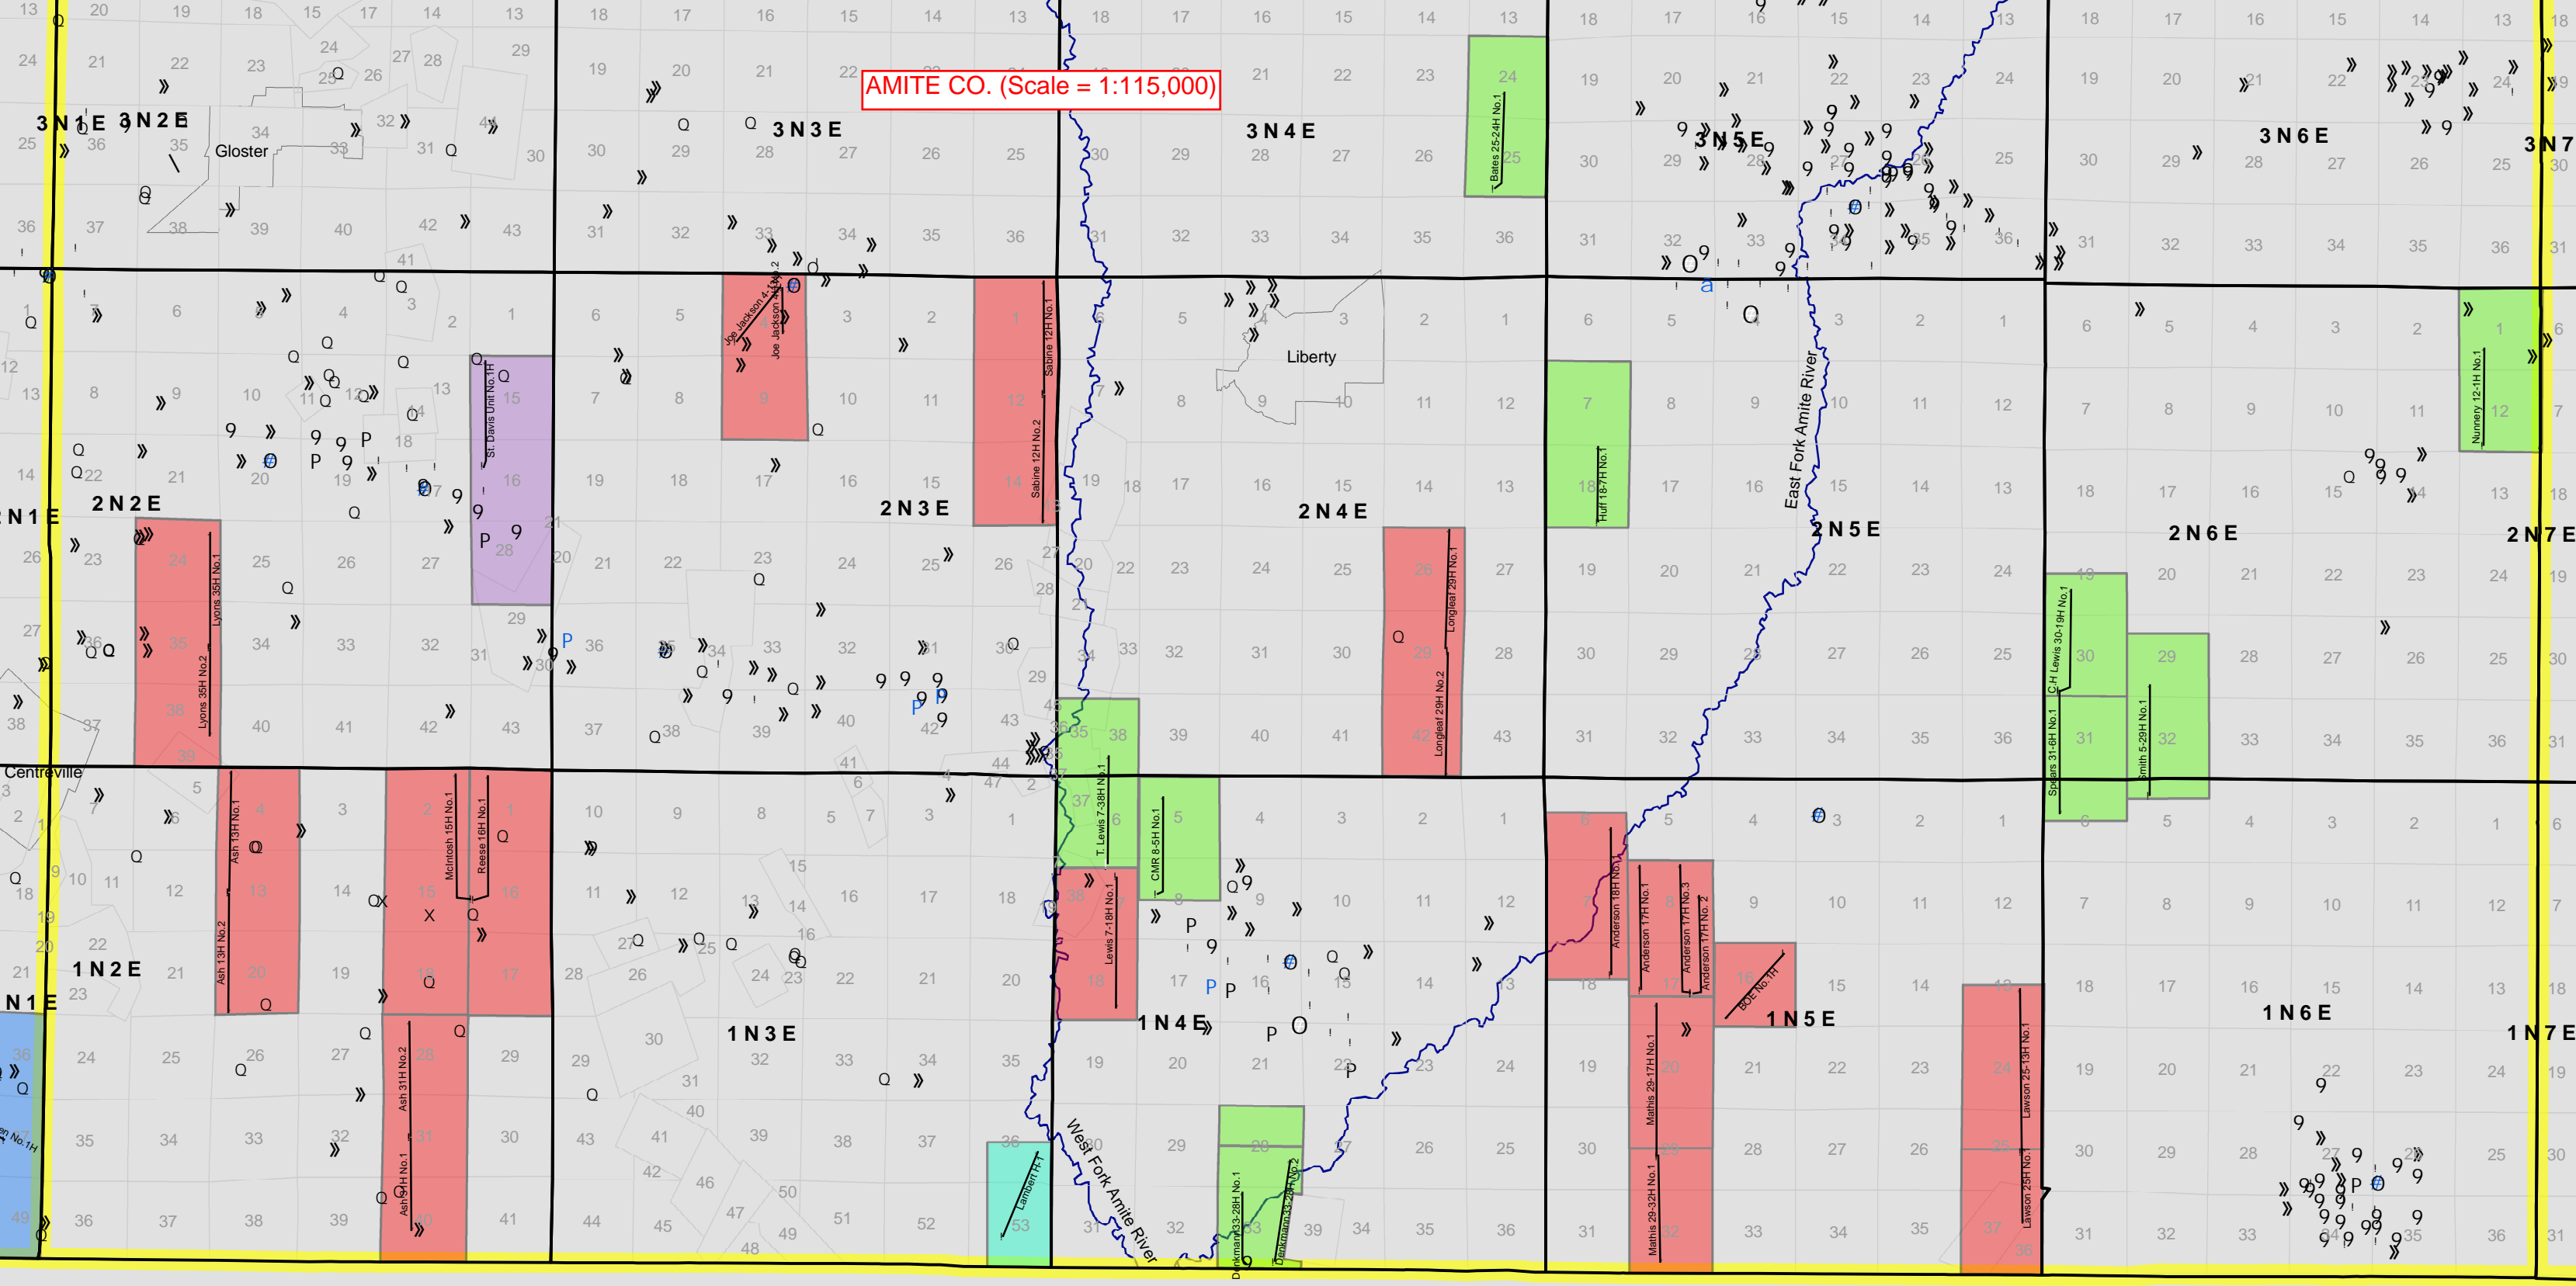

AMITE CO. (Scale = 1:115,000)

3N1E 3N2E

3N3E

3N4E

3N5E

3N6E

3N7E

2N1E 2N2E

1N5E

1N6E

1N7E

West Fork Amite River

East Fork Amite River

Lambert 1H No. 1

Denkman 33-28H No. 1

Denkman 33-28H No. 2